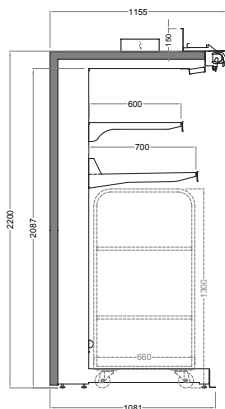

ODENSE MILK CABINET

Length mm | 2500 | 3750