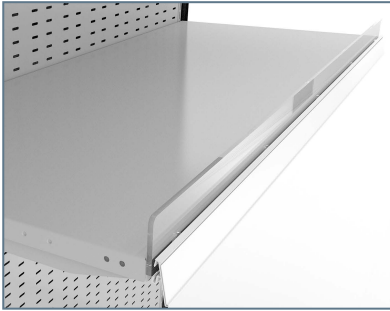

ACCESSORIES

SOLID SHELF