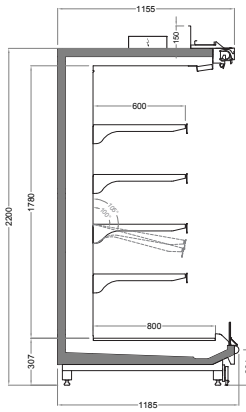

#### Dimensions (mm):

Height : 2220  
 Length : 1250 / 1875 / 2500 / 3750  
 Depth : 1185 / 1000 (HC)

| SYSTEM | OPERATING TEMP. °C              | REFRIGERANT                     |
|--------|---------------------------------|---------------------------------|
| REMOTE | -1 / +1                         | HFC blend<br>HFC/HFO blend      |
|        | -1 / +1<br>+2 / +4<br>(for RIM) | CO <sub>2</sub><br>GLYCOL/WATER |

SHELF LIGHTING

WIRE BASE TRAY  
WIRE BASE PRODUCT DIVIDER

WIRE BASKET

HOOK BAR

CABINET UPSTAND

PLASTIC BUMPRAIL

STAINLESS STEEL BUMPRAIL

BASE FRONT CRISP BASKET

## ODENSE DAIRY CABINET

Length mm | 1250 | 1875 | 2500 | 3750