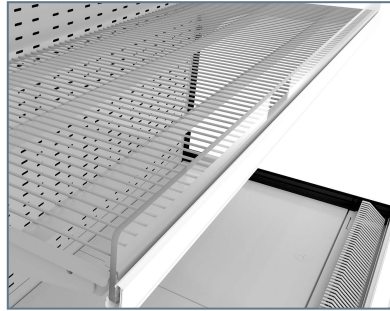

ACCESSORIES

WIRE SHELF