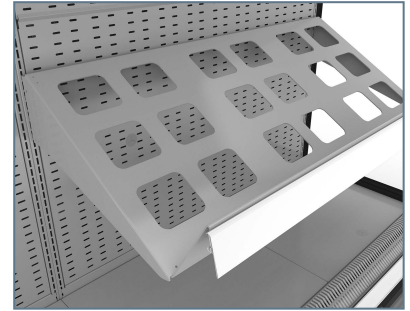

ACCESSORIES

RACK SHELF