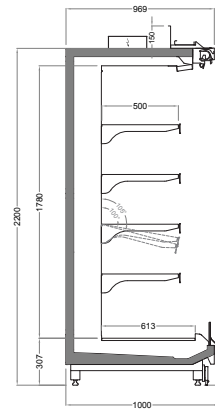

#### Dimensions (mm):

Height : 2220  
 Length : 1250 / 1875 / 2500 / 3750  
 Depth : 1185 / 1000 (HC)

| SYSTEM | OPERATING TEMP. °C              | REFRIGERANT                     |
|--------|---------------------------------|---------------------------------|
| REMOTE | -1 / +1                         | HFC blend<br>HFC/HFO blend      |
|        | -1 / +1<br>+2 / +4<br>(for RIM) | CO <sub>2</sub><br>GLYCOL/WATER |

SHELF LIGHTING

WIRE BASE TRAY  
WIRE BASE PRODUCT DIVIDER

WIRE BASKET

HOOK BAR

CABINET UPSTAND

PLASTIC BUMPRAIL

STAINLESS STEEL BUMPRAIL

BASE FRONT CRISP BASKET

## ODENSE DAIRY CABINET

Length mm | 1250 | 1875 | 2500 | 3750