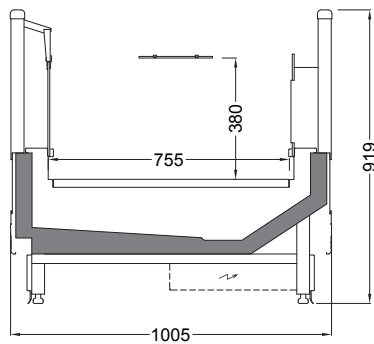

Dimensions (mm):

Height : 920
 Length : 1875 / 2500 / 3750
 Depth : 1010

SYSTEM	OPERATING TEMP. °C	REFRIGERANT
REMOTE	-22 / -24	HFC blend HFC / HFO blend CO ₂

HFC: R407A / R407F / R404A · HFC / HFO: R448A / R449A / R452A · CO₂: R744

TECHNICAL DATA

GOLD GLASS

Length mm | 1875 | 2500 | 3750

with Sliding Cover

GOLD GLASS

Length mm | 1875 | 2500 | 3750

GOLD

FROZEN WELL ONLY CABINET

GLASS WIDE

Benefits & Specifications:

- Ideal for wide variety of food presentations
- Easily adaptable to changes of product
- Increased display area

Dimensions (mm):

Height : 920
Length : 1875 / 2500 / 3750
Depth : 1480

with Sliding Cover

GOLD GLASS WIDE

Length mm | 1875 | 2500 | 3750

YOUR
WORLD
OUR
WORLD