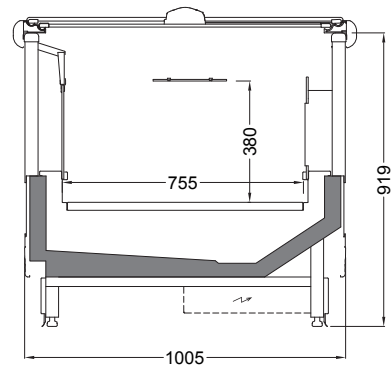

Dimensions (mm):

Height : 920
 Length : 1875 / 2500 / 3750
 Depth : 1010

SYSTEM	OPERATING TEMP. °C	REFRIGERANT
REMOTE	-22 / -24	HFC blend HFC / HFO blend CO ₂

HFC: R407A / R407F / R404A · HFC / HFO: R448A / R449A / R452A · CO₂: R744

TECHNICAL DATA

GOLD GLASS

Length mm | 1875 | 2500 | 3750

with Sliding Cover

GOLD GLASS

Length mm | 1875 | 2500 | 3750

GOLD

FROZEN WELL ONLY CABINET

GLASS WIDE

Benefits & Specifications:

- Ideal for wide variety of food presentations
- Easily adaptable to changes of product
- Increased display area

Dimensions (mm):

Height : 920
Length : 1875 / 2500 / 3750
Depth : 1480

with Sliding Cover

GOLD GLASS WIDE

Length mm | 1875 | 2500 | 3750

YOUR
WORLD
OUR
WORLD