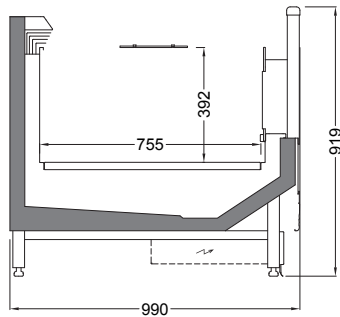

Dimensions (mm):

Height : 920
Length : 1875 / 2500 / 3750
Depth : 990

SYSTEM	OPERATING TEMP. °C	REFRIGERANT
REMOTE	-22 / -24	HFC blend HFC / HFO blend CO ₂

HFC: R407A / R407F / R404A · HFC / HFO: R448A / R449A / R452A · CO₂: R744

TECHNICAL DATA

GOLD WALL

Length mm | 1875 | 2500 | 3750

with Sliding Cover

GOLD WALL

Length mm | 1875 | 2500 | 3750

GOLD

FROZEN WELL ONLY CABINET

GLASS WIDE

Benefits & Specifications:

- Ideal for wide variety of food presentations
- Easily adaptable to changes of product
- Increased display area

Dimensions (mm):

Height : 920
Length : 1875 / 2500 / 3750
Depth : 1480

with Sliding Cover

GOLD GLASS WIDE

Length mm | 1875 | 2500 | 3750

YOUR
WORLD
OUR
WORLD