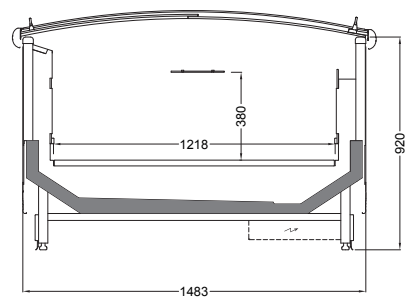

TECHNICAL DATA

GOLD GLASS

Length mm | 1875 | 2500 | 3750

with Sliding Cover

GOLD GLASS

Length mm | 1875 | 2500 | 3750

GOLD

FROZEN WELL ONLY CABINET

GLASS WIDE

Benefits & Specifications:

- Ideal for wide variety of food presentations
- Easily adaptable to changes of product
- Increased display area

Dimensions (mm):

Height : 920
Length : 1875 / 2500 / 3750
Depth : 1480

SYSTEM	OPERATING TEMP. °C	REFRIGERANT
REMOTE	-22 / -24	HFC blend HFC / HFO blend CO ₂

HFC: R407A / R407F / R404A · HFC / HFO: R448A / R449A / R452A · CO₂: R744

TECHNICAL DATA

GOLD GLASS WIDE

Length mm | 1875 | 2500 | 3750

with Sliding Cover

GOLD GLASS WIDE

Length mm | 1875 | 2500 | 3750

YOUR
WORLD
OUR
WORLD