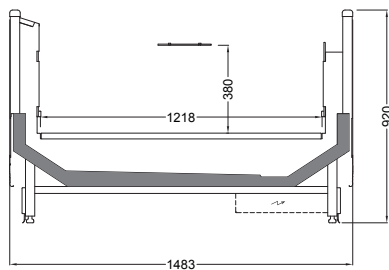

GOLD GLASS WIDE

Length mm | 1875 | 2500 | 3750