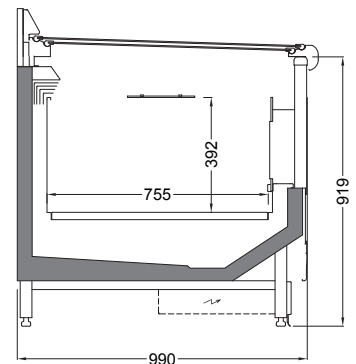

Dimensions (mm):

Height : 920
Length : 1875 / 2500 / 3750
Depth : 990

SYSTEM	OPERATING TEMP. °C	REFRIGERANT
REMOTE	-22 / -24	HFC blend HFC / HFO blend CO ₂

HFC: R407A / R407F / R404A · HFC / HFO: R448A / R449A / R452A · CO₂: R744

TECHNICAL DATA

GOLD WALL

Length mm | 1875 | 2500 | 3750

with Sliding Cover

GOLD WALL

Length mm | 1875 | 2500 | 3750

GOLD

FROZEN WELL ONLY CABINET

Dimensions (mm):

Height : 920
 Length : 1875 / 2500 / 3750
 Depth : 1010

SYSTEM	OPERATING TEMP. °C	REFRIGERANT
REMOTE	-22 / -24	HFC blend HFC / HFO blend CO ₂

HFC: R407A / R407F / R404A · HFC / HFO: R448A / R449A / R452A · CO₂: R744

GLASS WIDE

Benefits & Specifications:

- Ideal for wide variety of food presentations
- Easily adaptable to changes of product
- Increased display area

Dimensions (mm):

Height : 920
Length : 1875 / 2500 / 3750
Depth : 1480